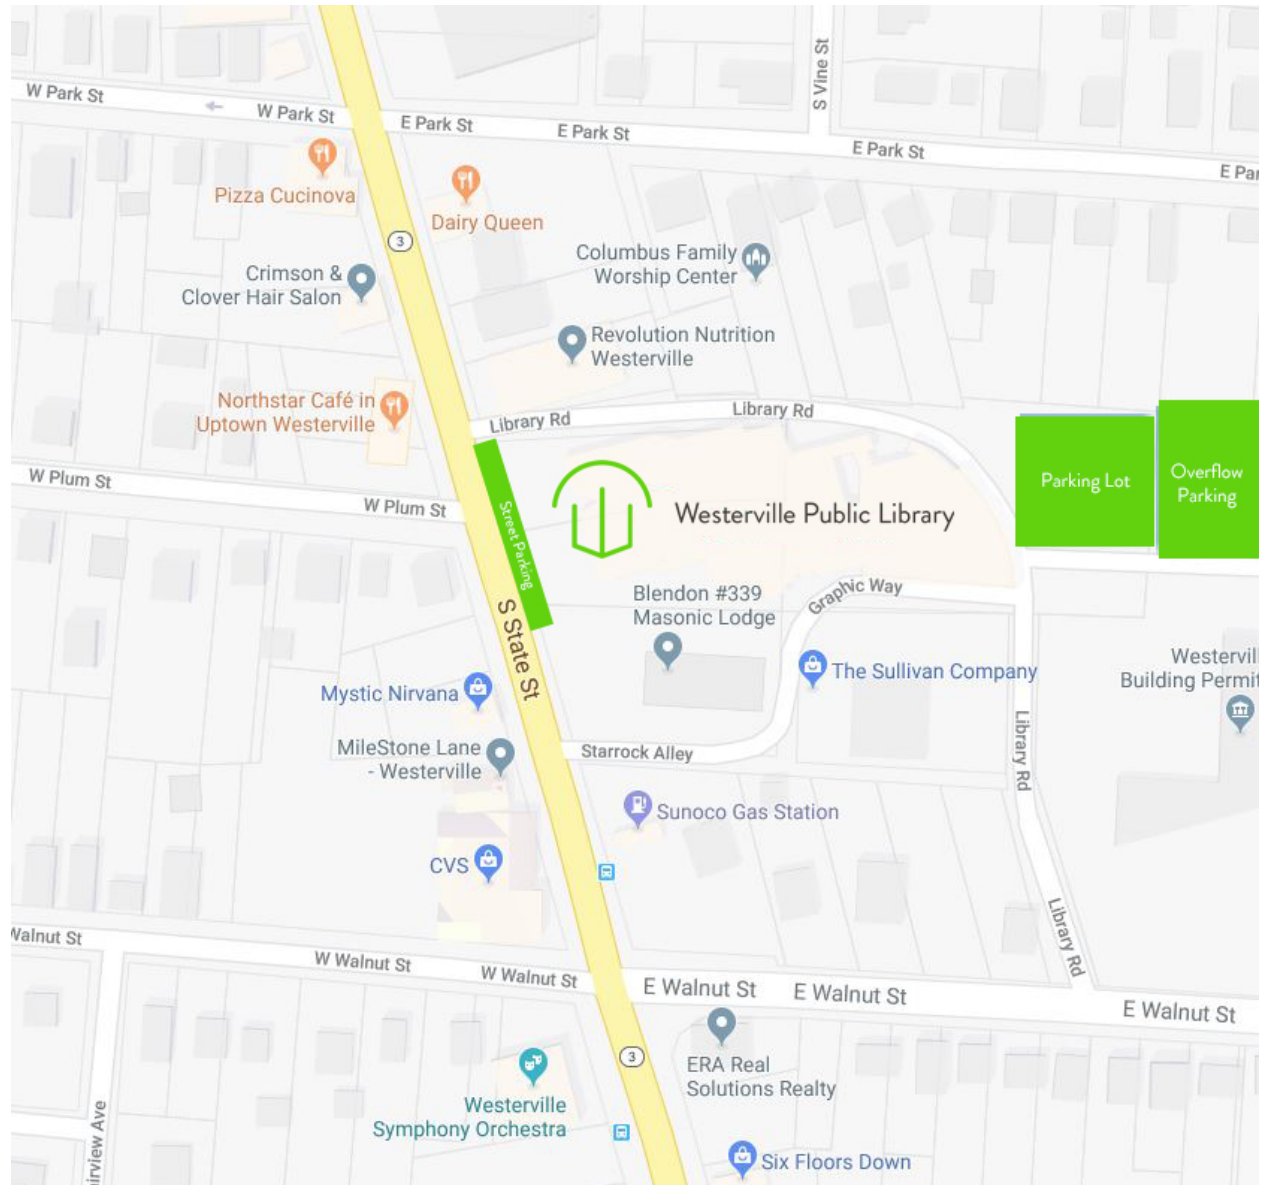

From the West - Via I-70 E. Continue onto I-670 E. Merge onto I-270 N toward Cleveland. Take exit 29 for OH-3 N/State St. Turn right onto State St. Turn right on Walnut St. Turn left on Library Rd.

Parking

All public parking is free. There is a large parking lot located behind the library building. To access, turn onto Walnut St. Turn left onto Library Rd. (Alternatively, there is street parking available in front of the building on State St.)

Contact Us

Call us at 614-882-7277. For more information, visit westervillelibrary.org/directions.