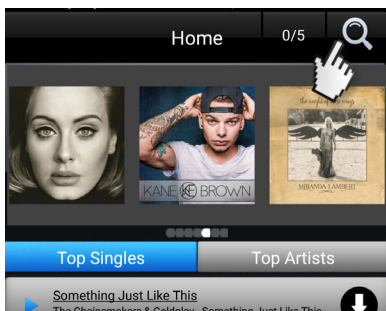

Kindle Fire users: Music will be downloaded to your music library on the homepage.

Instructions on how to download the **Freegal Music** app to your device are on the back 

from the Library

eMusic for Devices

With a Westerville Library card, you have access to over 15 million songs via Freegal Music.

1 On your device, go to the app store and search for **Freegal Music**. Download the app and enter your zip code.

2 Scroll down and select **Westerville Public Library**.

3 Enter your library card number and select **Log In**.

4 To search by artist, song, album and videos select this symbol: . You can also browse the **Top Singles** and **Top Artists**.