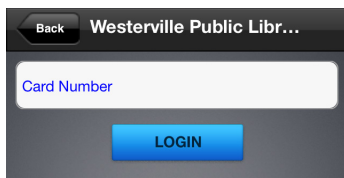

Kindle Fire users: Music will be downloaded to your music library on the homepage.

Instructions on how to download the **Freegal Music** app to your device are on the back 

from the Library

eMusic for Devices

With a Westerville Library card, you have access to over 15 million songs via Freegal Music.

1 On your device, go to the app store and search for **Freegal Music**. Download the app and enter your zip code.

2 Scroll down and select **Westerville Public Library**.

3 Enter your library card number and select **Log In**.

4 To search by artist, song, album and videos select this symbol: . You can also browse the **Top Singles** and **Top Artists**.