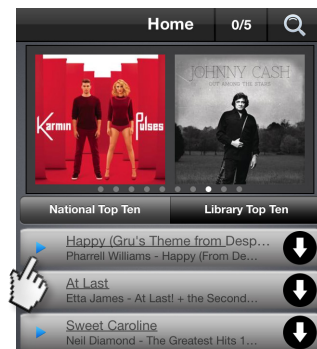

With a Westerville Library card, you have access to over 15 million songs via Freegal Music.

1 On your device, go to the app store and search for **Freegal Music**. Download the app and enter your zip code.

2 Scroll down and select **Westerville Public Library**.

3 Enter your library card number and select **Log In**.

4 To search by artist, song, album and videos select this symbol: . You can also browse the **Top Singles** and **Top Artists**.

6 To download a song, select this symbol: . *Note: You can use up to 5 downloads per week.*

7 At the bottom of the screen, you can manage your recent streams, create playlists and browse playlists. Under the **More** tab, manage your downloaded music and videos.