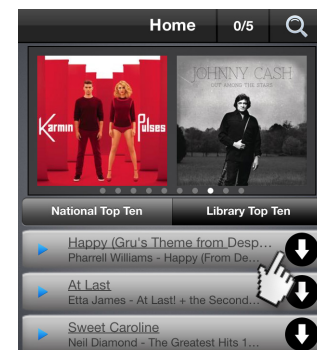

With a Westerville Library card, you have access to over 15 million songs via Freegal Music.

1 On your device, go to the app store and search for **Freegal Music**. Download the app and enter your zip code.

2 Scroll down and select **Westerville Public Library**.

3 Enter your library card number and select **Log In**.

4 To search by artist, song, album and videos select this symbol: . You can also browse the **Top Singles** and **Top Artists**.

6 To download a song, select this symbol: . *Note: You can use up to 5 downloads per week.*

7 At the bottom of the screen, you can manage your recent streams, create playlists and browse playlists. Under the **More** tab, manage your downloaded music and videos.