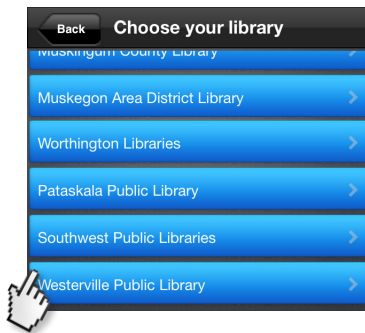

Kindle Fire users: Music will be downloaded to your music library on the homepage.

Instructions on how to download the **Freegal Music** app to your device are on the back 

from the Library

eMusic for Devices

With a Westerville Library card, you have access to over 15 million songs via Freegal Music.

1 On your device, go to the app store and search for **Freegal Music**. Download the app and enter your zip code.

2 Scroll down and select **Westerville Public Library**.

3 Enter your library card number and select **Log In**.

4 To search by artist, song, album and videos select this symbol: . You can also browse the **Top Singles** and **Top Artists**.